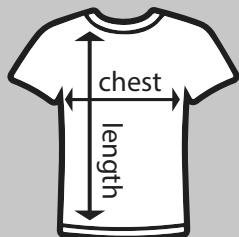

## Pullover Hoodie

Colour: \_\_\_\_\_

Size:  Adult \_\_\_\_\_  Youth \_\_\_\_\_ **TOTAL:**

## Sweatpants

Size: Youth \_\_\_\_\_

**TOTAL:**

**GRAND TOTAL:** Tax Included

### METHOD OF PAYMENT

Cash (enclosed in full)  Check (Payable to School)

For more detail Sizing visit [schooltee.com/garment-sizing](http://schooltee.com/garment-sizing)

\*Add \$2 for 2XL and 3XL sizes

### SIZING CHART

When measuring **Chest Width**, measure the horizontal length under the armpits. *It's best to lay a shirt flat to do this.* **Length** is measured from shoulder to the bottom on the shirt.